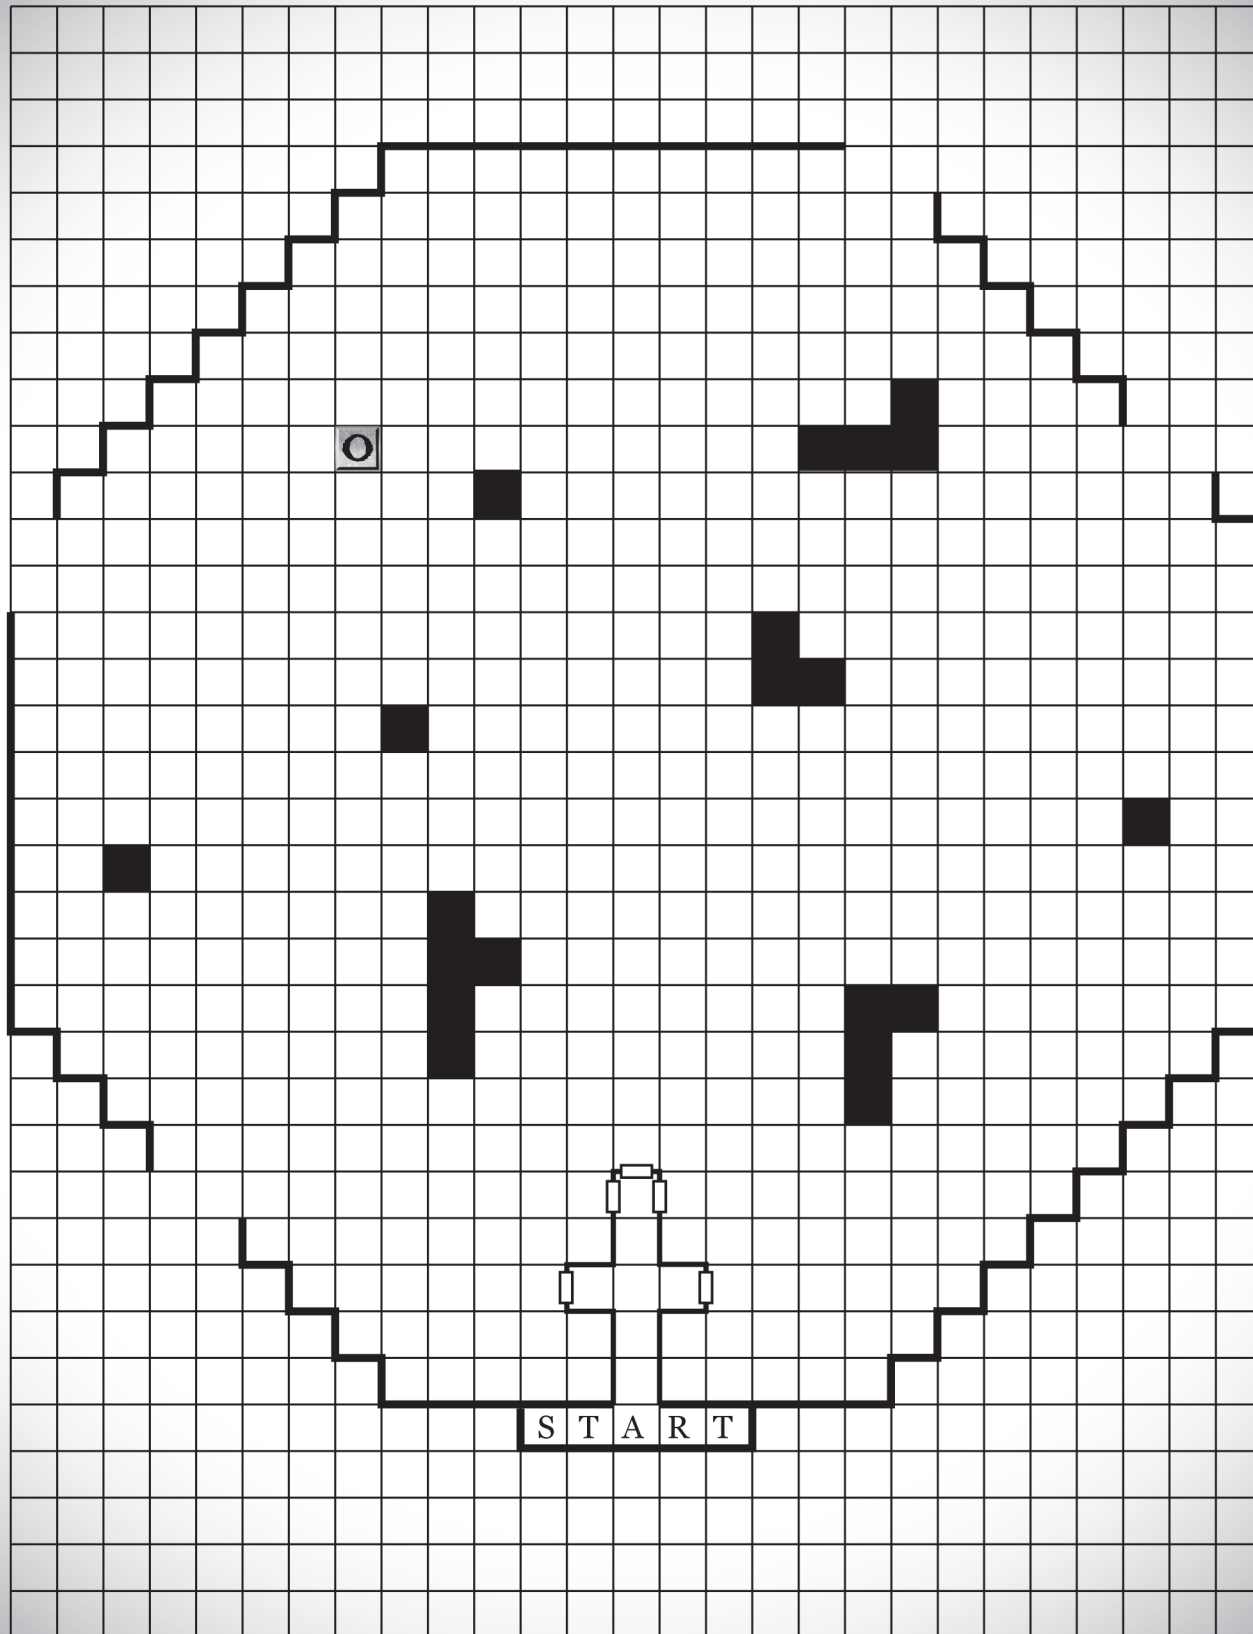

# Level II: THE VALKYRIE RUINS

LEGEND ■ = collapsed walls    ◯ = objective