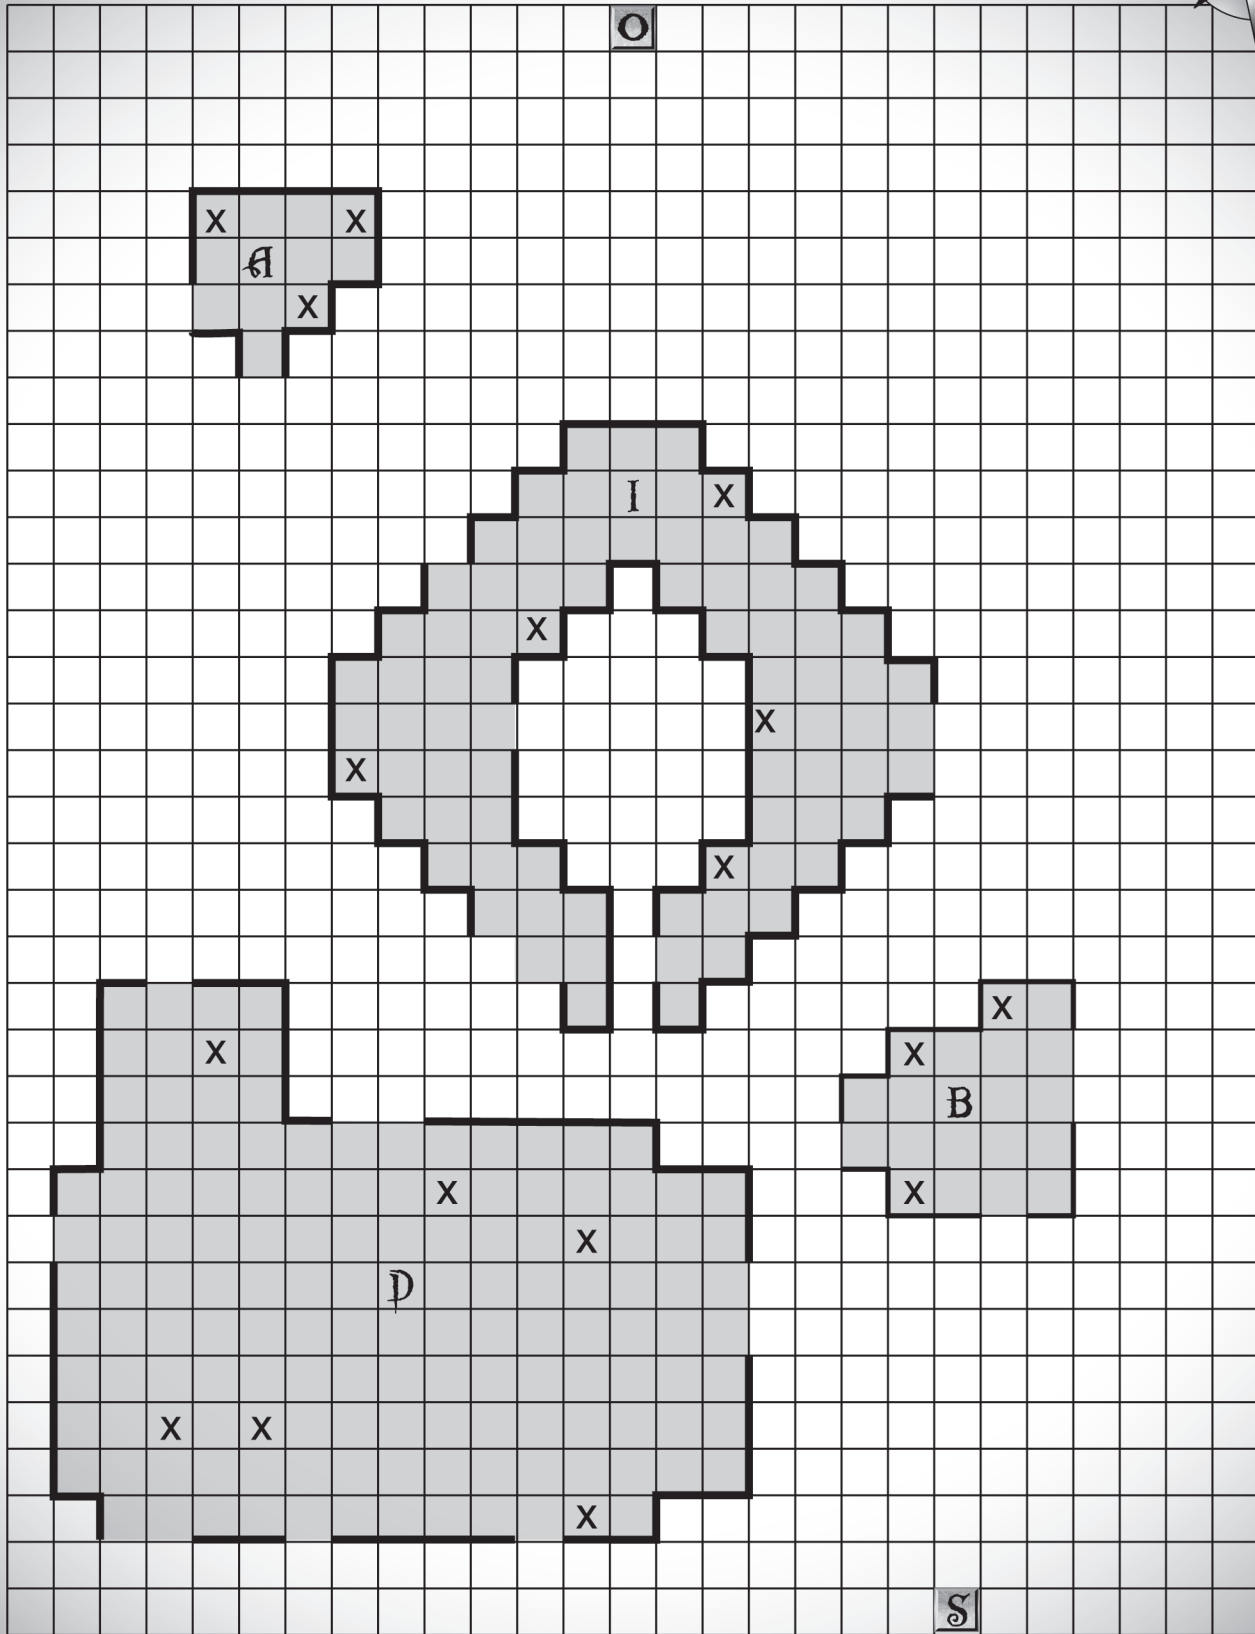

A DEAD AWAKENING Level II : The Korgothian City Ruins

FRANKRIKA

FRANKRIKA

LEGEND **S** = start **O** = objective **B** = Blacksmith's Shop **D** = Dry Goods **I** = Inn **A** = Alchemist Shop